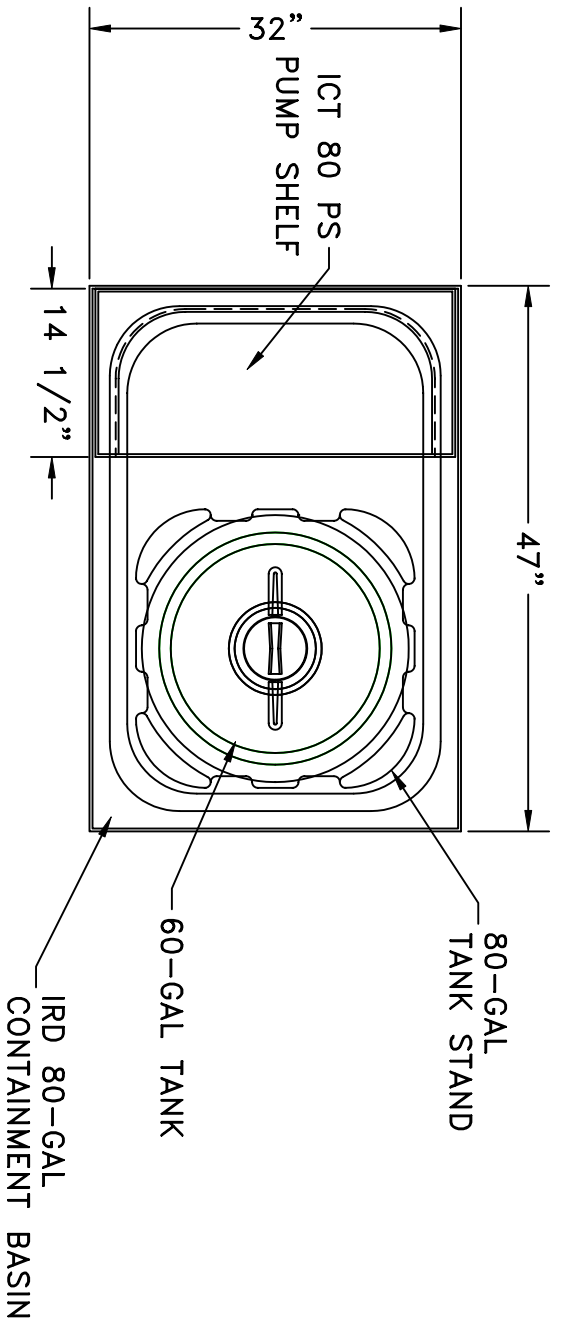

www.ChemicalContainment.com
1-800-825-7872

REVISED	ASSMANN CORPORATION INDUSTRIAL
MODEL	60 gal. FEED STATION ASSEMBLY
DATE	6/11/96
REVISED	ASSMANN CORPORATION OF AMERICA

DESIGNED BY	D. CRAIGER
CHECKED BY	
REVISED BY	ACFS 60