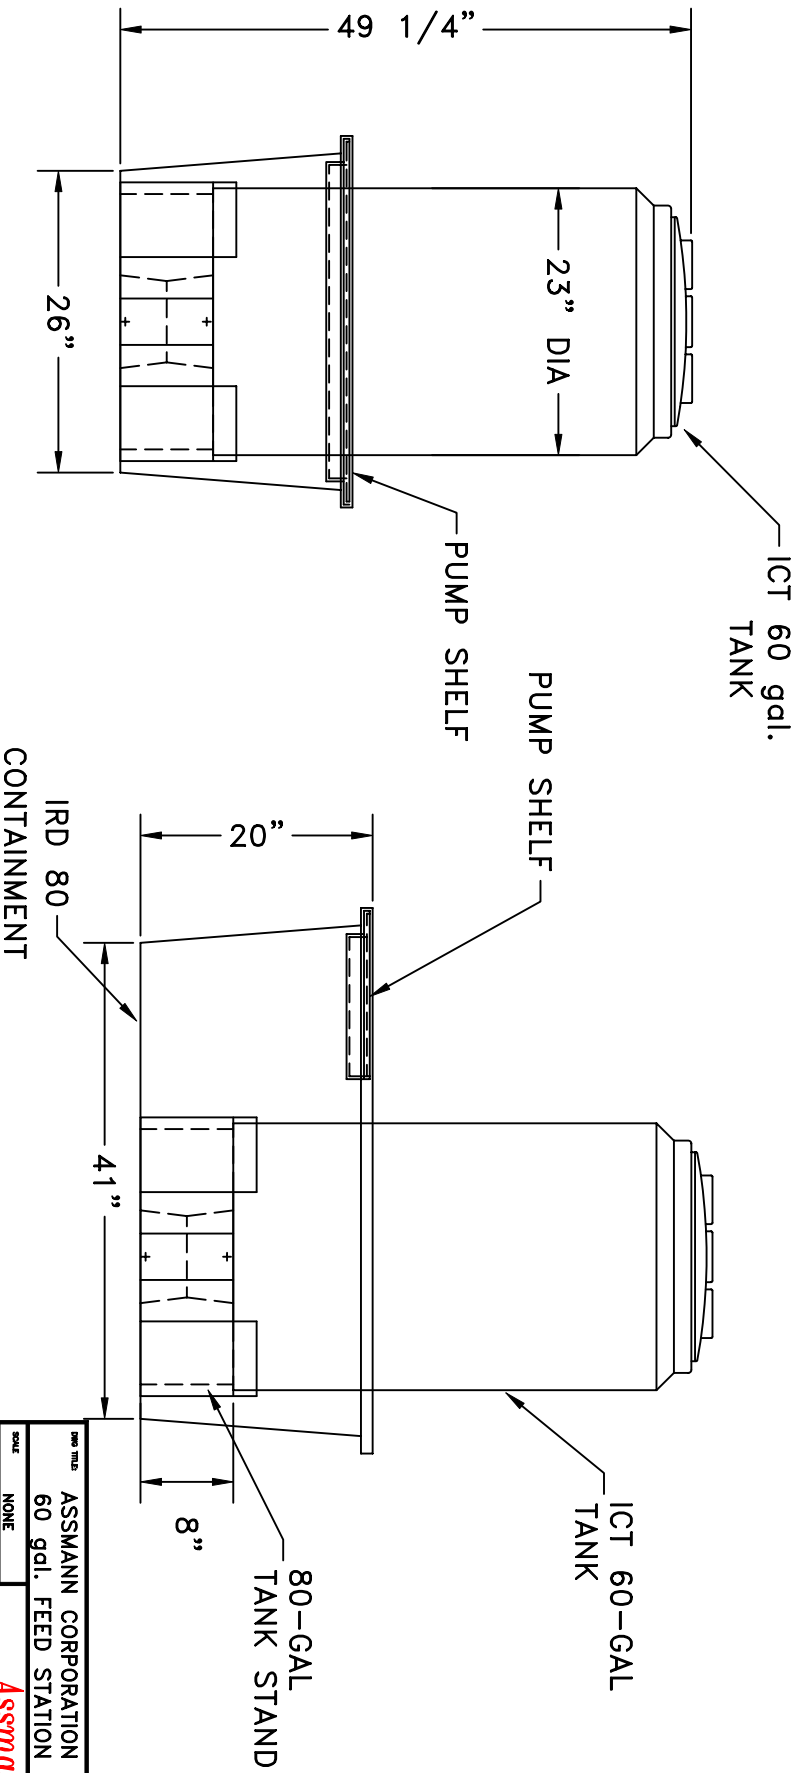

www.ChemicalContainment.com
1-800-825-7872

REVISED	ASSMANN CORPORATION INDUSTRIAL
MODEL	60 gal. FEED STATION ASSEMBLY
DATE	6/11/96
REVISED	ASSMANN CORPORATION OF AMERICA

DESIGNED BY	D. CRAIGER
CHECKED BY	
REVISED BY	ACFS 60