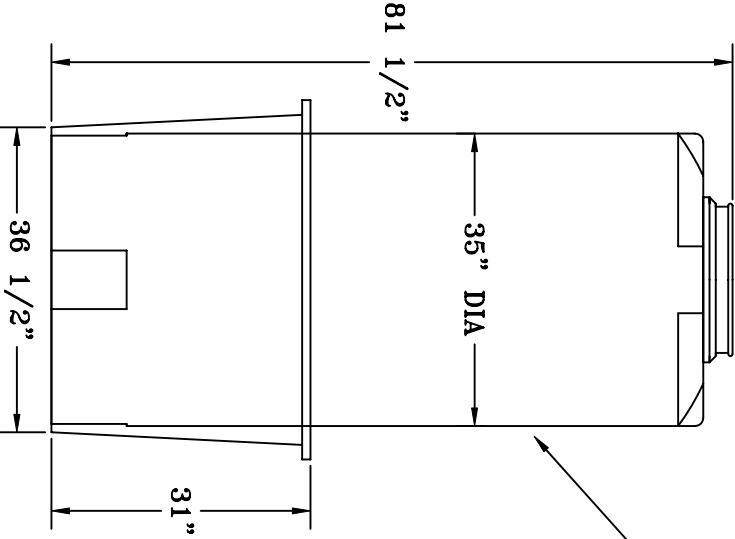

www.ChemicalContainment.com
1-800-825-7872

ICT 300 PS
PUMP SHELL

ICT 300 gal.
TANK

IRD 330
CONTAINMENT

REVISED		ASSMANN CORPORATION INDUSTRIAL	
300 gal. FEED STATION ASSEMBLY			
DATE	6/11/96	 CORPORATION OF AMERICA	REVISED BY
REVISED	NONE		D. CRAGER
		CUSTOMER APPROVAL	REV NO
			ACFS 300