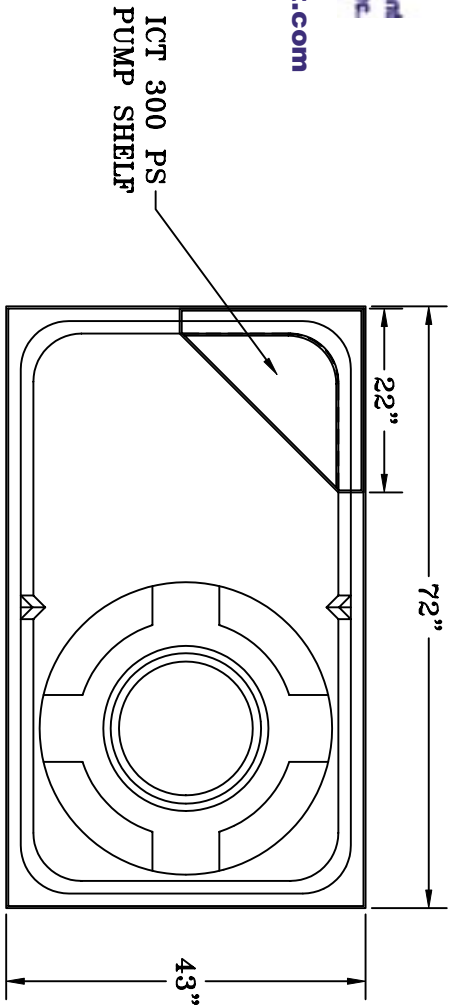

www.ChemicalContainment.com
1-800-825-7872

ICT 300 PS
PUMP SHELL

ICT 300 gal.
TANK

IRD 330
CONTAINMENT

REVISED		ASSMANN CORPORATION INDUSTRIAL	
300 gal. FEED STATION ASSEMBLY			
DATE	6/11/96	 CORPORATION OF AMERICA	REVISED BY
REVISED	NONE		D. CRAGER
		CUSTOMER APPROVAL	REV NO
			ACFS 300